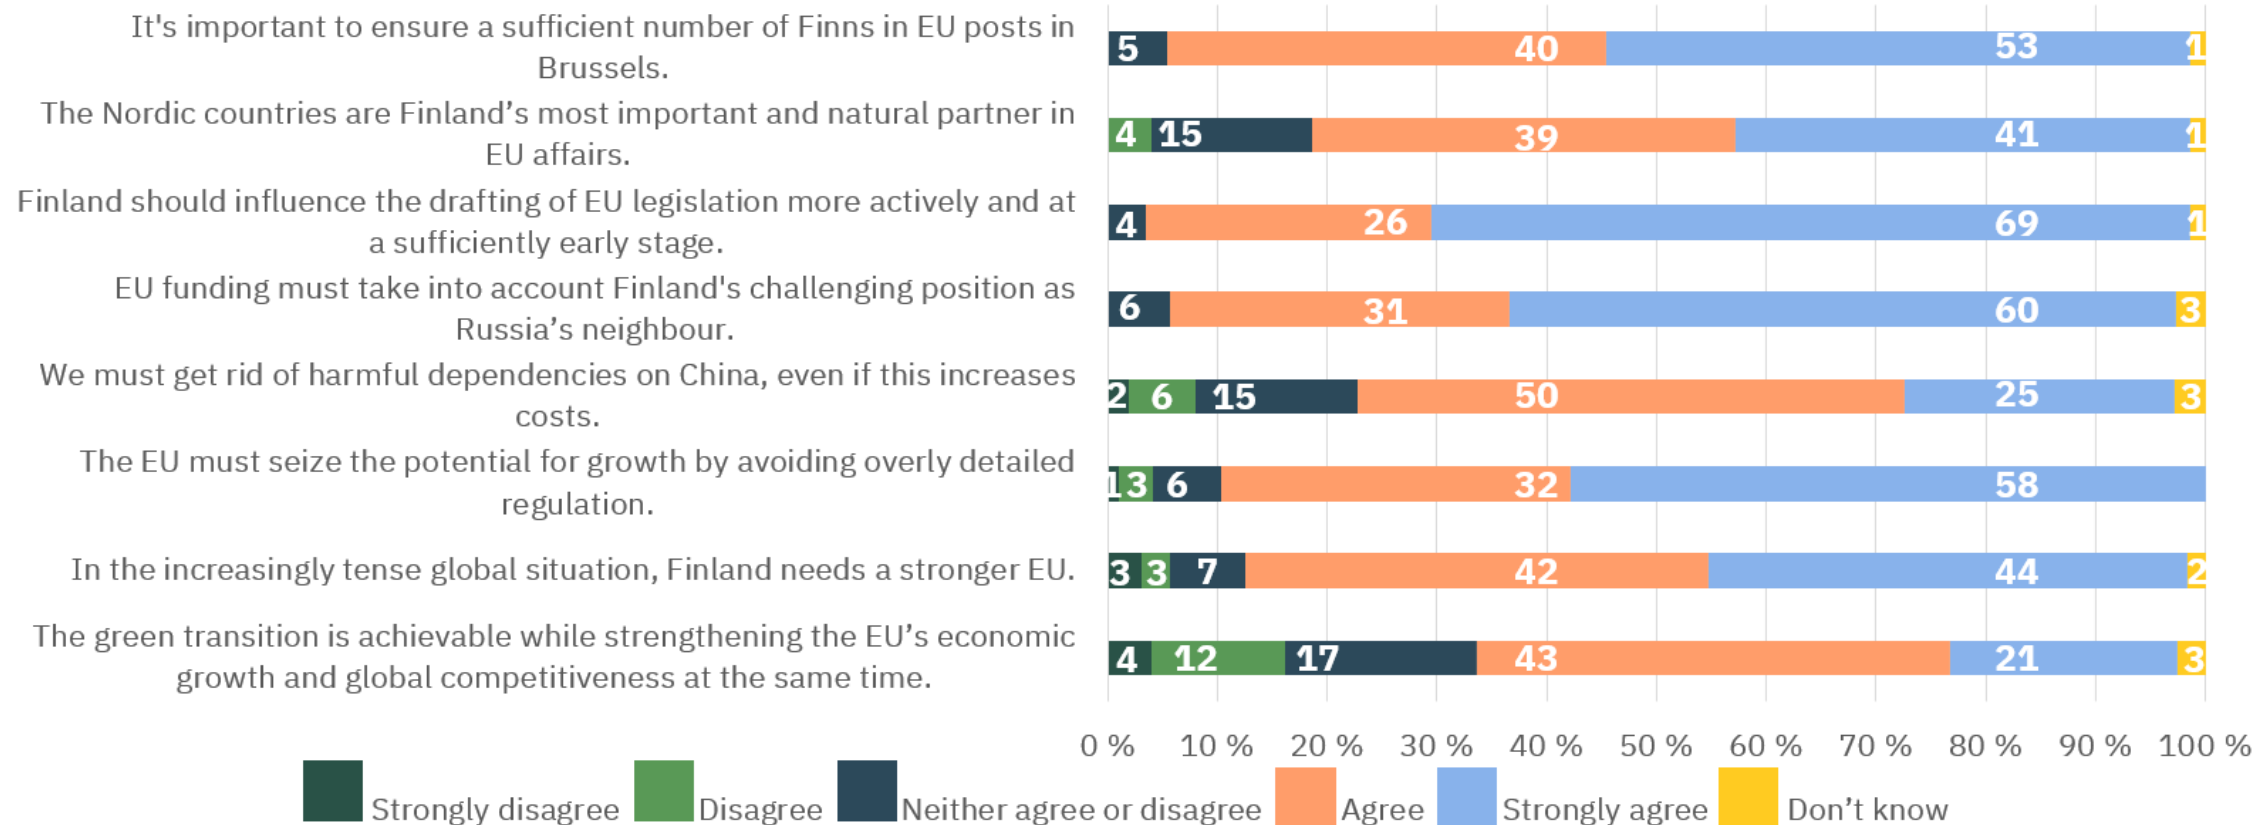

Do you agree or disagree with the following statements?

% share of responding companies