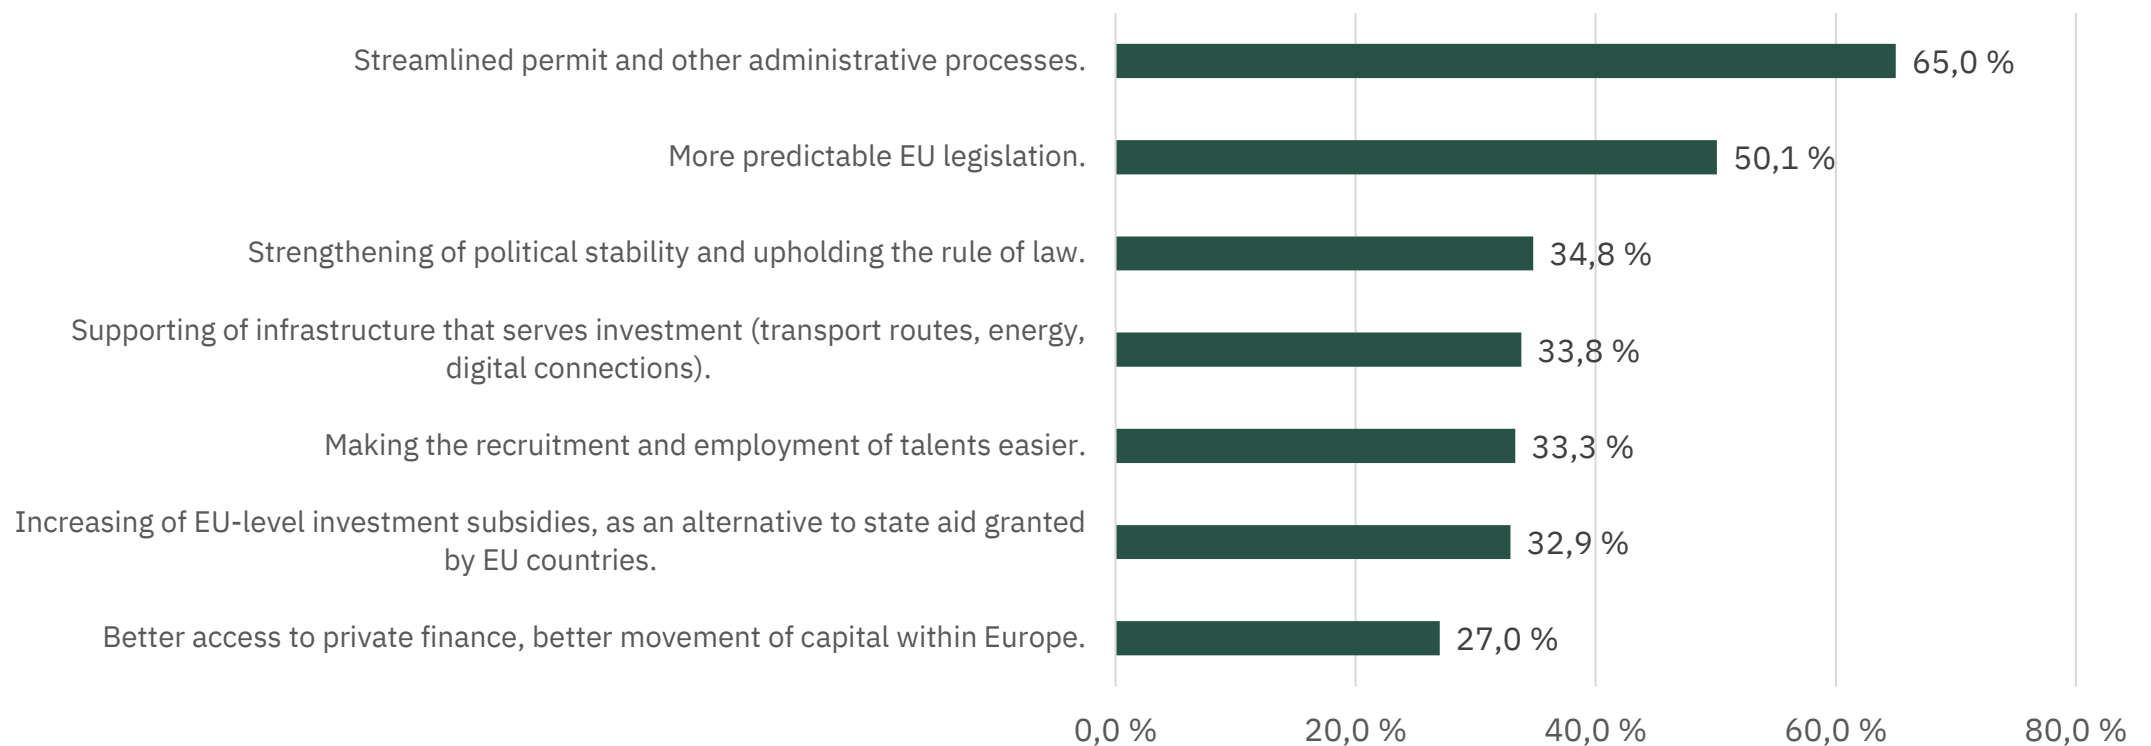

What investment incentives are needed to help the EU attract investments?

Select up to 3 options

% share of responding companies